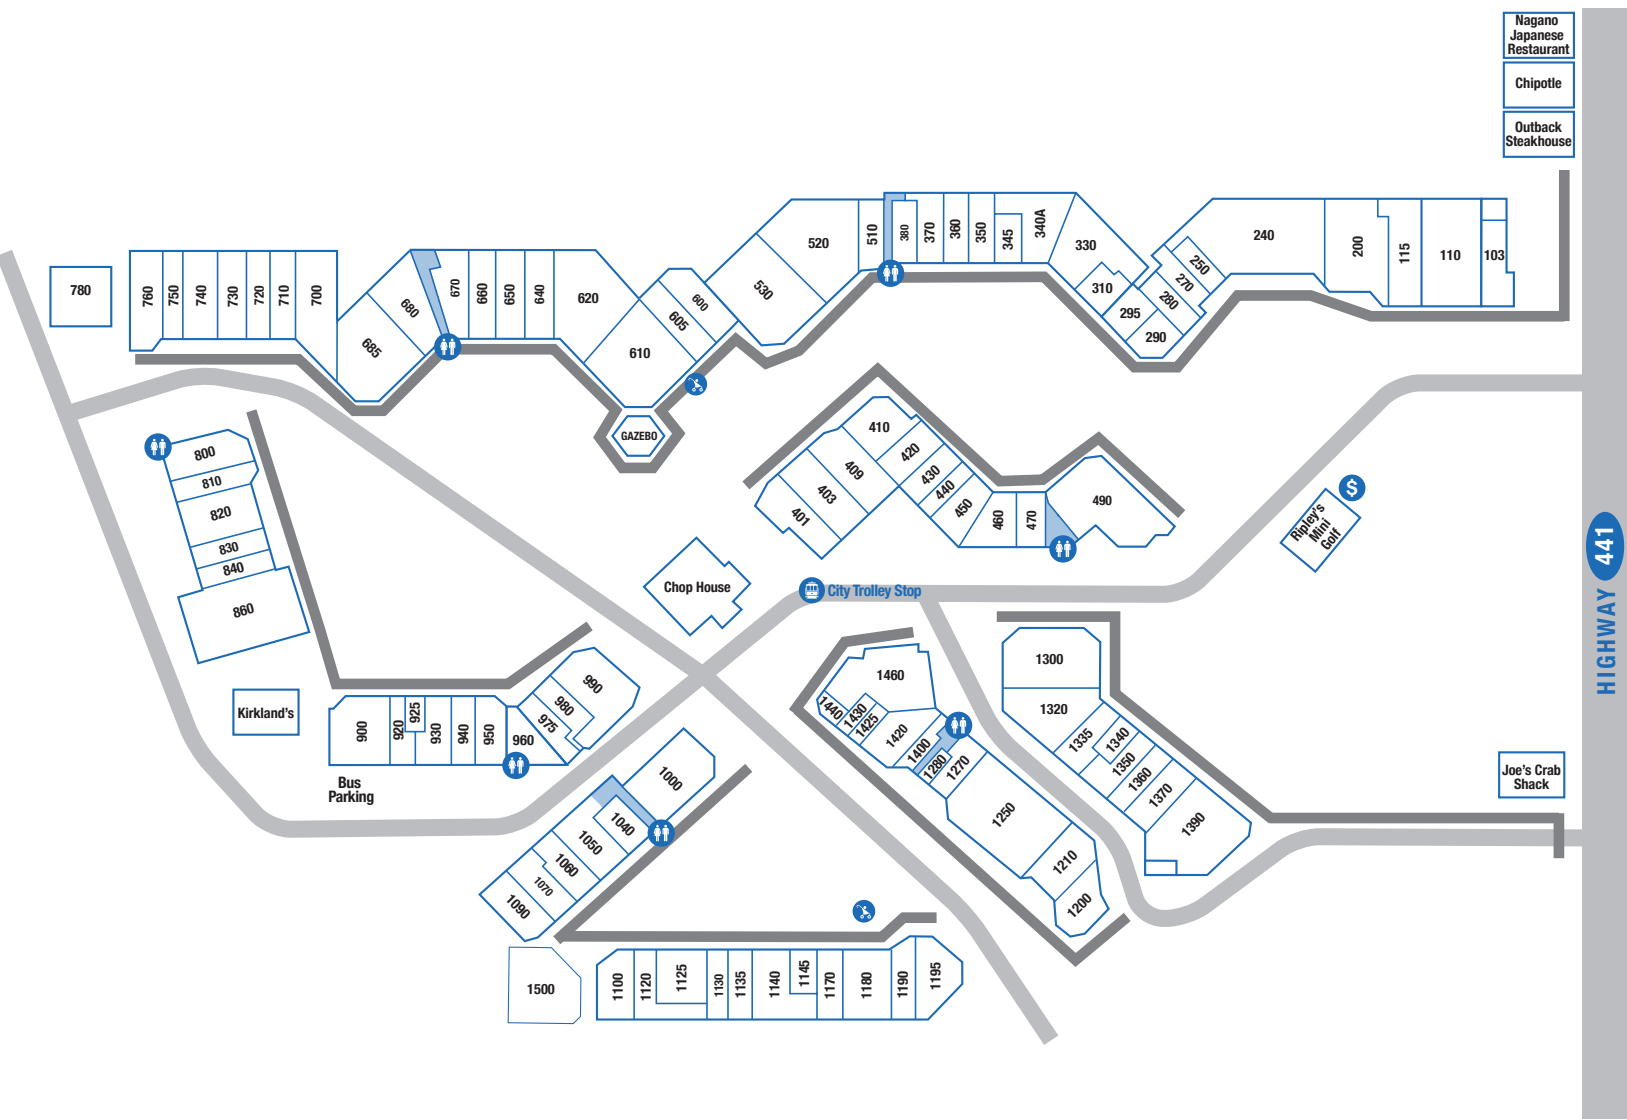

CENTER MAP

SERVICE LEGEND

Restrooms

ATM

Stroller

ACCESSORIES & JEWELRY

| | | |
|-------------|--------------------------------|----------------|
| 420 | Aerie | (865) 908-9594 |
| 1370 | Aéropostale | (865) 428-0105 |
| 1120 | Ann Taylor Factory Store | (865) 428-0250 |
| 270 | Brighton Collectibles | (800) 628-7687 |
| 280 | Chico's Outlet | (865) 428-5150 |
| 1340 | Claire's | (865) 429-5091 |
| 640 | Clarks Outlet | (865) 429-5044 |
| 1300 | Coach | (865) 453-6349 |
| 1460 | Columbia Factory Store | (865) 868-3165 |
| 1070 | Crocs | (865) 453-8988 |
| 360 | Fossil | (865) 908-4535 |
| 1400 | Francesca's | (865) 429-5999 |
| 1130 | Hot Topic | (865) 429-1680 |
| 1360 | Huk | (865) 412-8437 |
| 410 | Jared Vault | (865) 428-8090 |
| 370 | Johnston & Murphy | (865) 428-6750 |
| 450 | Kate Spade New York | (865) 774-6975 |
| 290 | Kay Jewelers Outlet | (865) 908-0918 |
| 930 | Lane Bryant Outlet | (865) 868-3114 |
| 1335 | Levi's Outlet | (865) 453-6110 |
| 1040 | Lids | (865) 428-0790 |
| 700 | Loft Outlet | (865) 428-1855 |
| 403 | Michael Kors | (865) 428-7088 |
| 401 | Oakley | (865) 453-6273 |
| 1100 | Palmetto Moon | (865) 505-0262 |
| 310 | Pandora | (865) 453-2880 |
| 530 | Pink by Victoria's Secret | (865) 868-3286 |
| 240 | Polo Ralph Lauren | (865) 429-1226 |
| 900 | Rue21 | (865) 774-0767 |
| 680 | Simply Southern | (865) 446-2655 |
| 720 | Southern Tide | (865) 365-2005 |
| 1145 | Sunglass Hut | (865) 774-4100 |
| 1425 | Sunglass Hut | (865) 774-2244 |
| 250 | Sunglass Hut | (865) 774-9919 |
| 740 | Talbots Outlet | (865) 446-5249 |
| 1000 | Tommy Hilfiger | (865) 453-0004 |
| 1050 | Torrid | (865) 280-2407 |
| 440 | Tory Burch | (865) 428-5672 |
| 670 | Vera Bradley | (865) 774-1757 |
| 600 | Vineyard Vines | (865) 238-3645 |
| 980 | Zales The Diamond Store Outlet | (865) 453-4365 |
| 1135 | Zumiez | (865) 429-1228 |